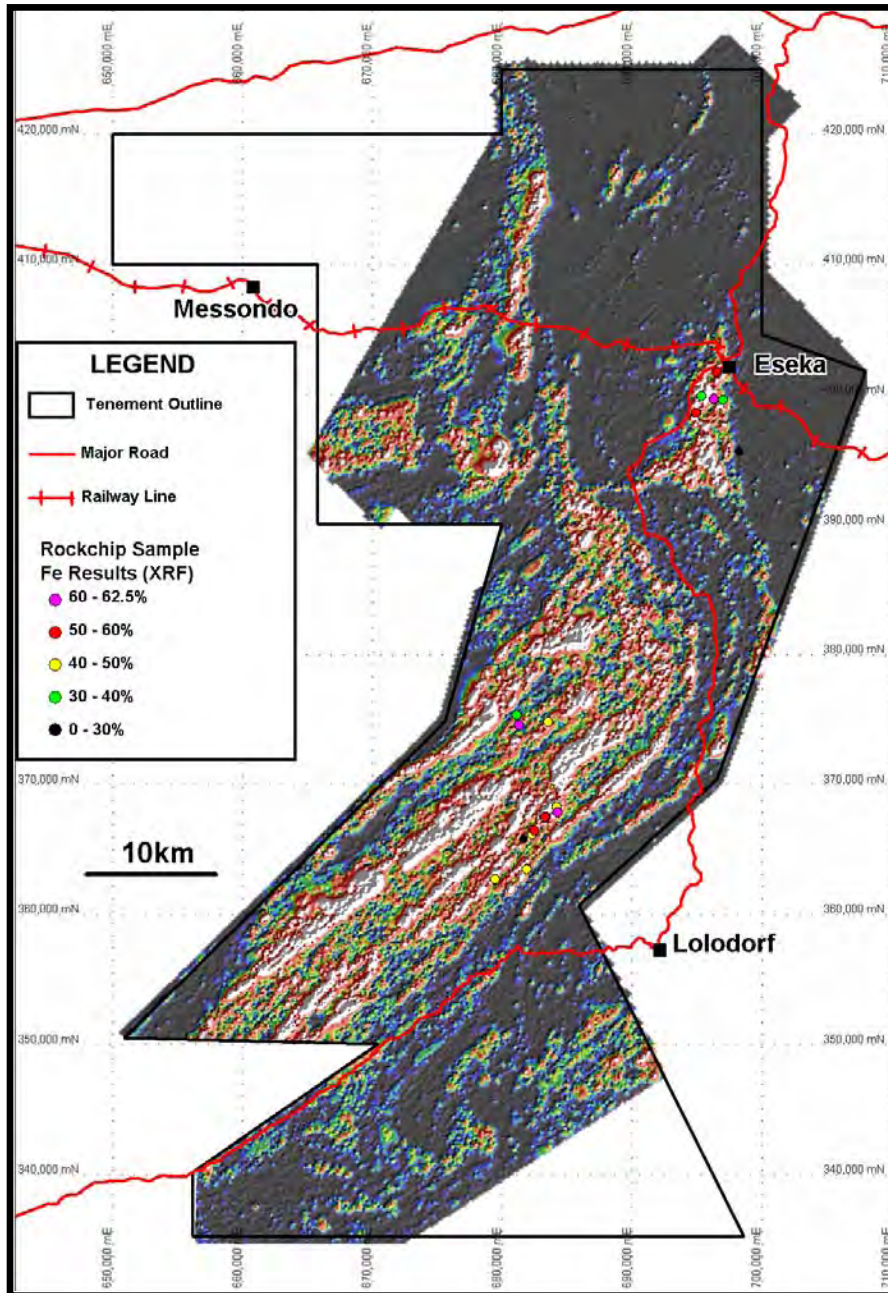

LEGEND
MINING LIMITED

**Annual General Meeting - Perth, WA
20th May 2010**

Cameroon Project Location

Cameroon Project Infrastructure

Ngovayang Project Aeromagnetic Survey/Size

Ngovayang Project

Prospectivity/Target Areas

Eseka Grid – Topography

Annual General Meeting

20 May 2010