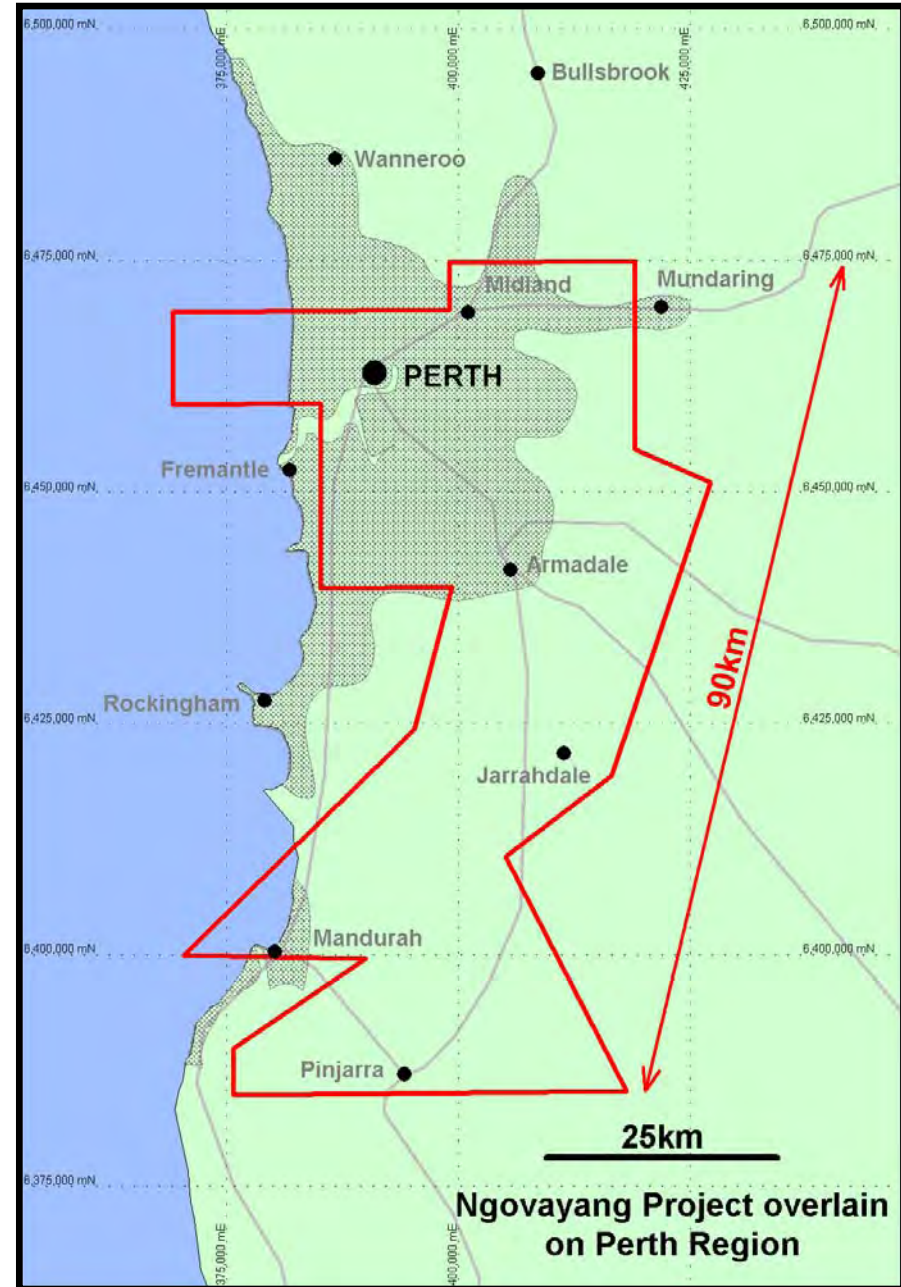

LEGEND
MINING LIMITED

**Annual General Meeting - Perth, WA
20th May 2010**

Cameroon Project Location

Cameroon Project Infrastructure

Ngovayang Project Aeromagnetic Survey/Size

Ngovayang Project

Prospectivity/Target Areas