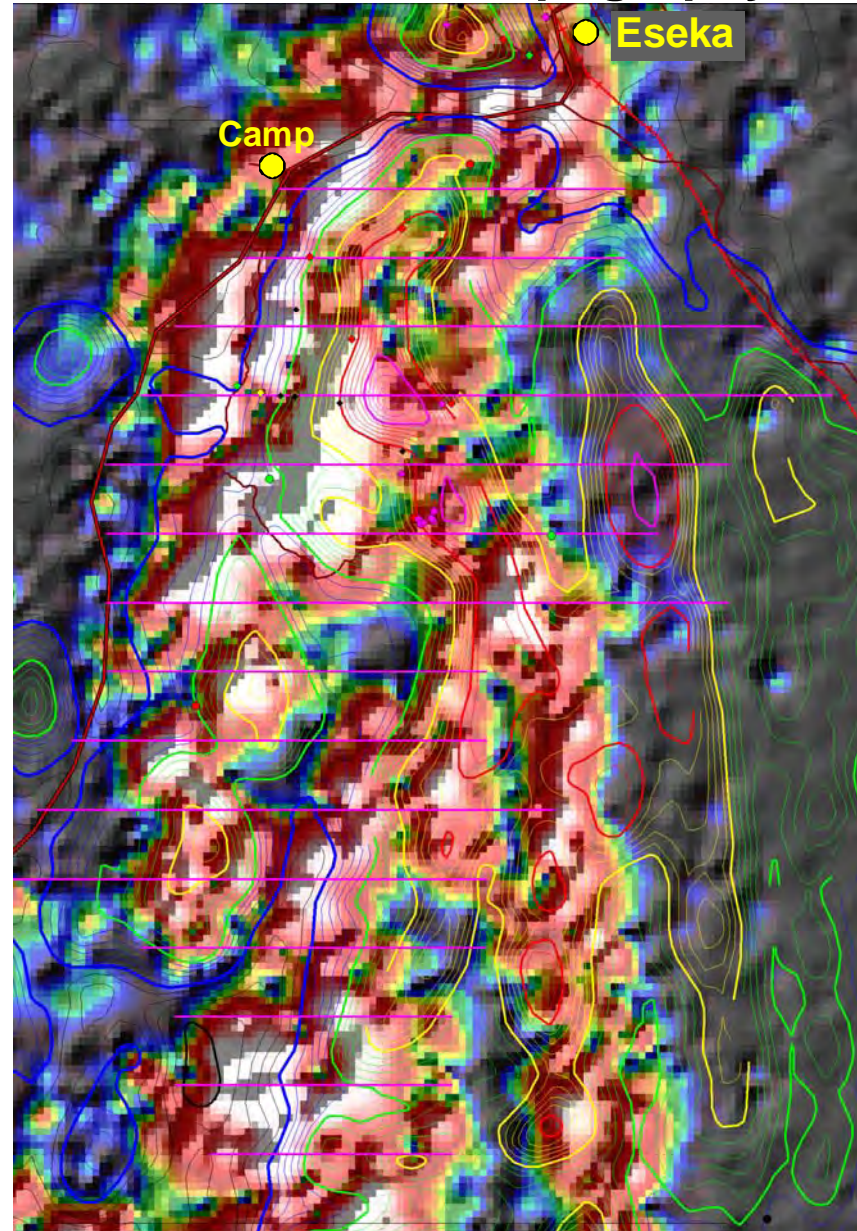

LEGEND
MINING LIMITED

**Annual General Meeting - Perth, WA
20th May 2010**

Cameroon Project Location

Cameroon Project Infrastructure

Ngovayang Project Aeromagnetic Survey/Size

Ngovayang Project

Prospectivity/Target Areas

Eseka Grid – Topography

Annual General Meeting

20 May 2010