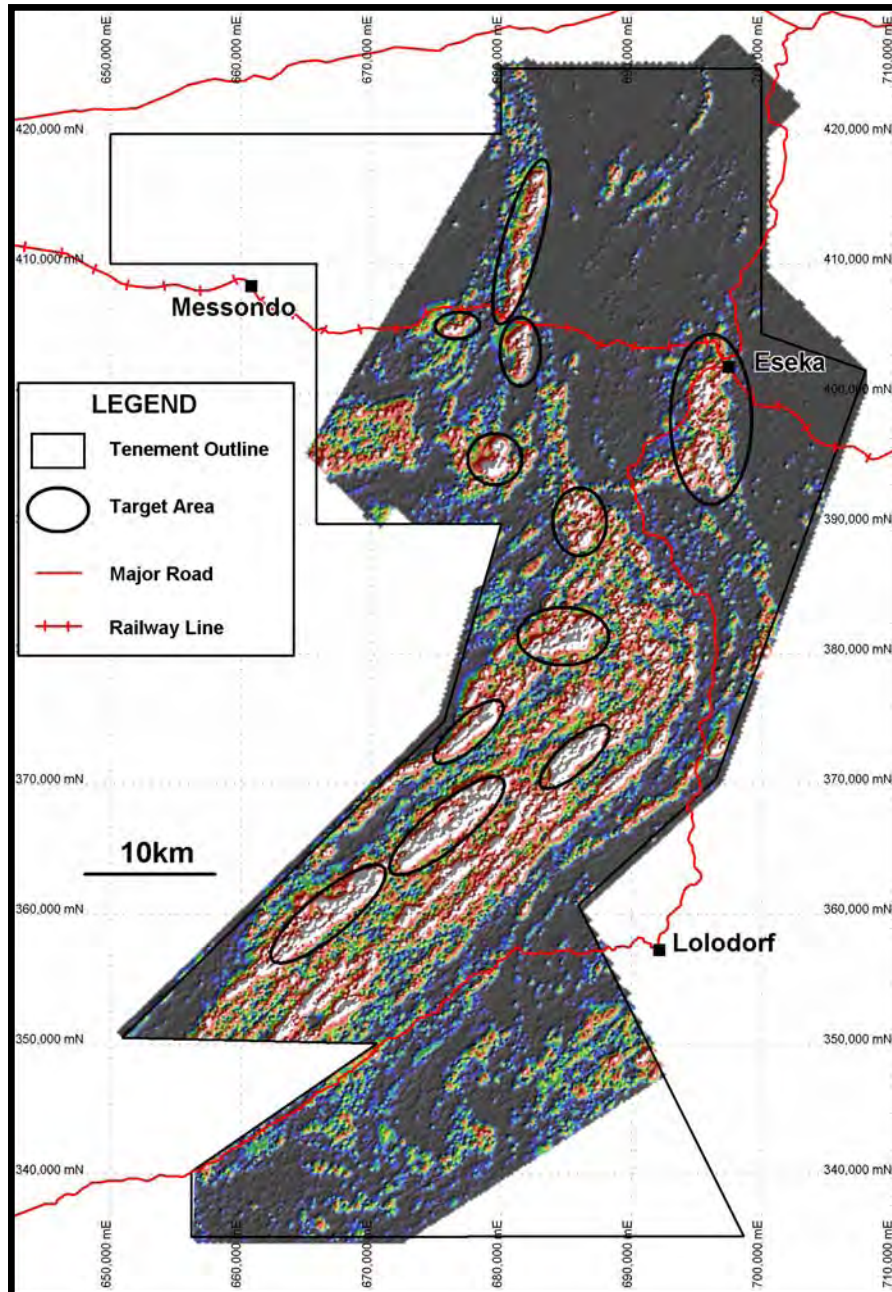

LEGEND
MINING LIMITED

**Annual General Meeting - Perth, WA
20th May 2010**

Cameroon Project Location

Cameroon Project Infrastructure

Ngovayang Project Aeromagnetic Survey/Size

Ngovayang Project

Prospectivity/Target Areas

Eseka Grid – Topography

Annual General Meeting

20 May 2010