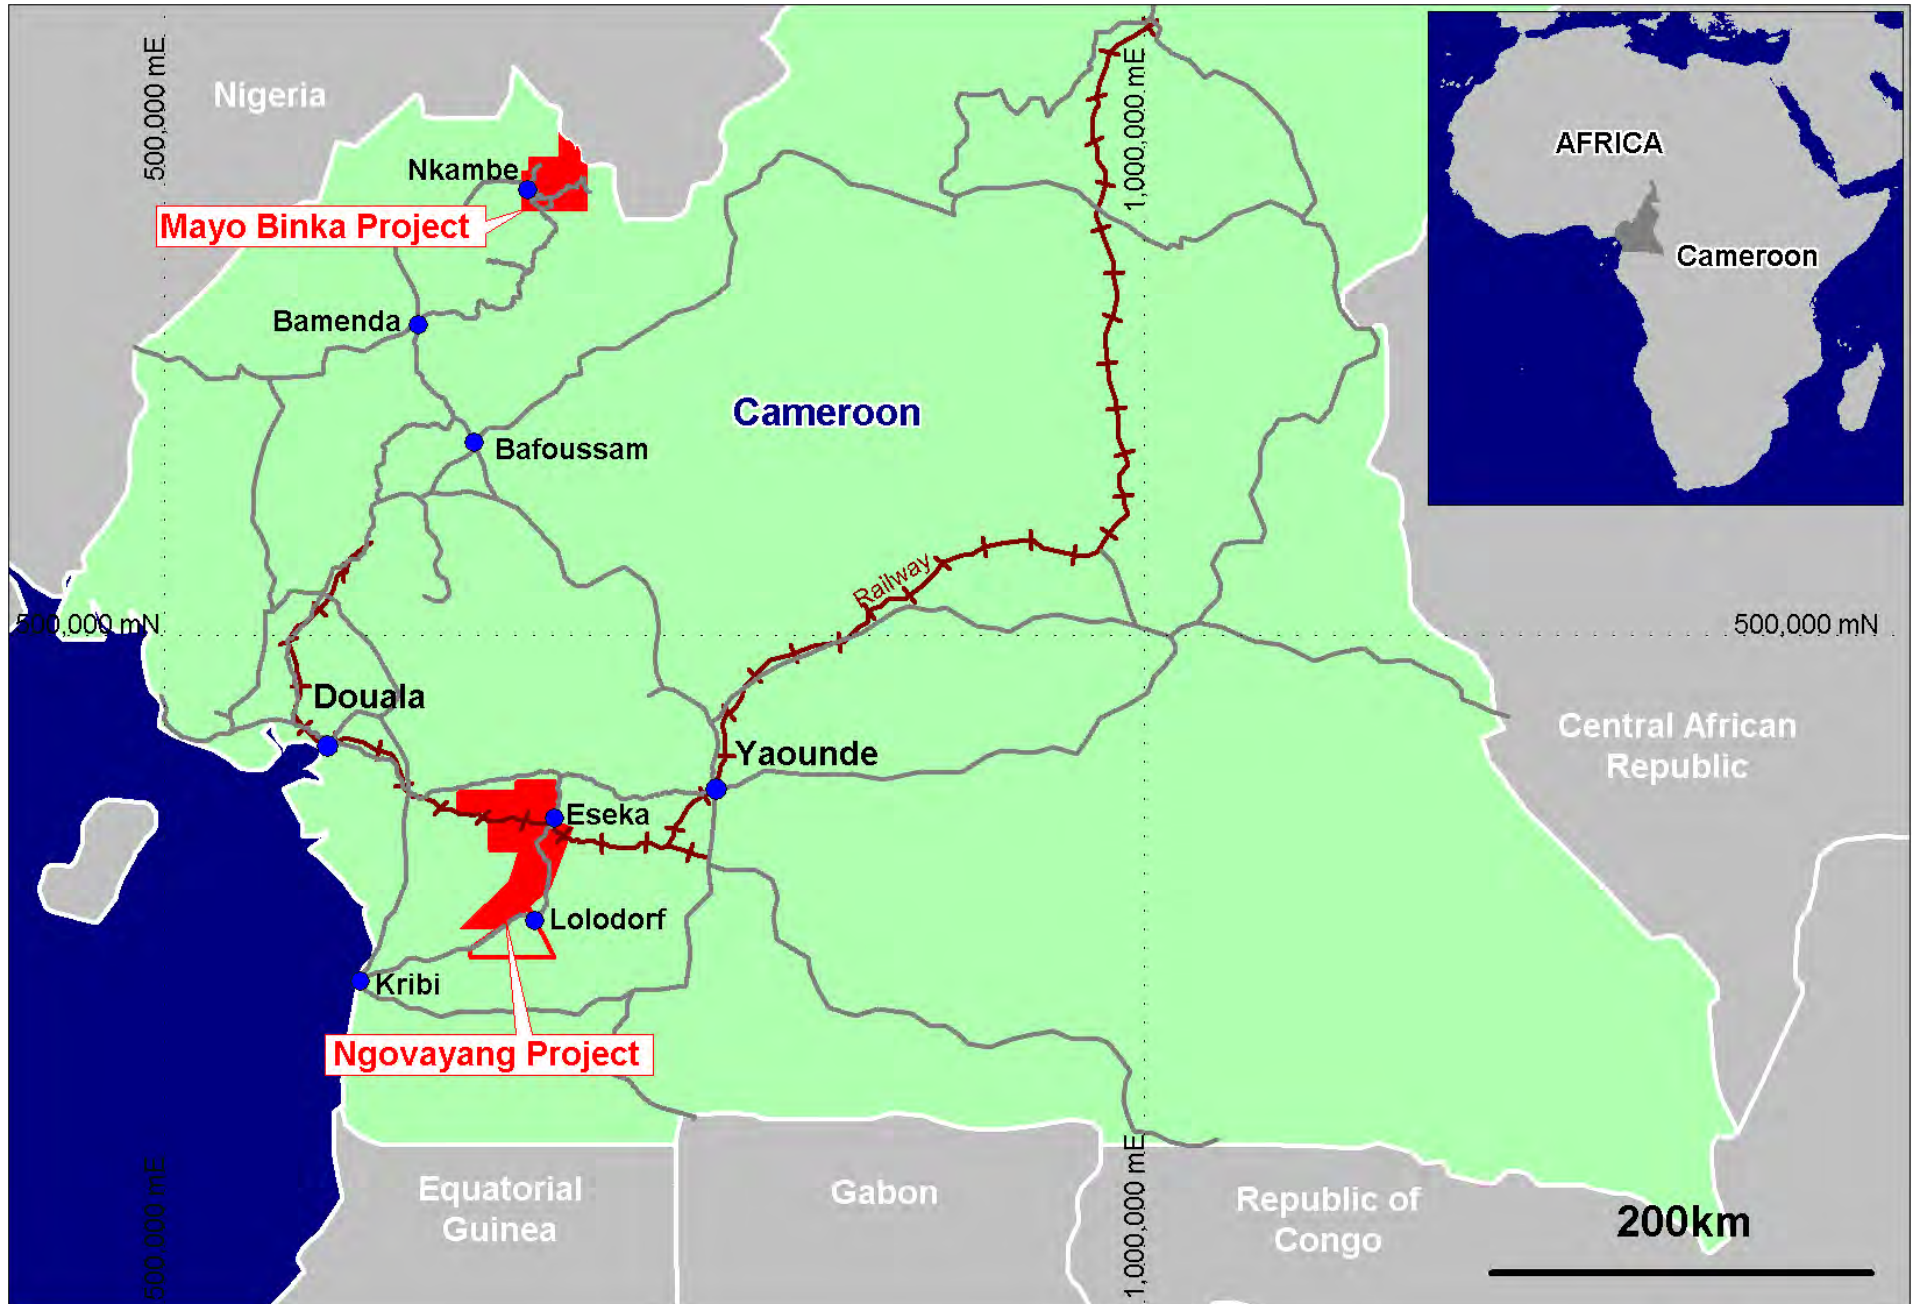

LEGEND
MINING LIMITED

**Annual General Meeting - Perth, WA
20th May 2010**

Cameroon Project Location

Cameroon Project Infrastructure

Ngovayang Project Aeromagnetic Survey/Size

Ngovayang Project

Prospectivity/Target Areas

Eseka Grid – Topography

Annual General Meeting

20 May 2010